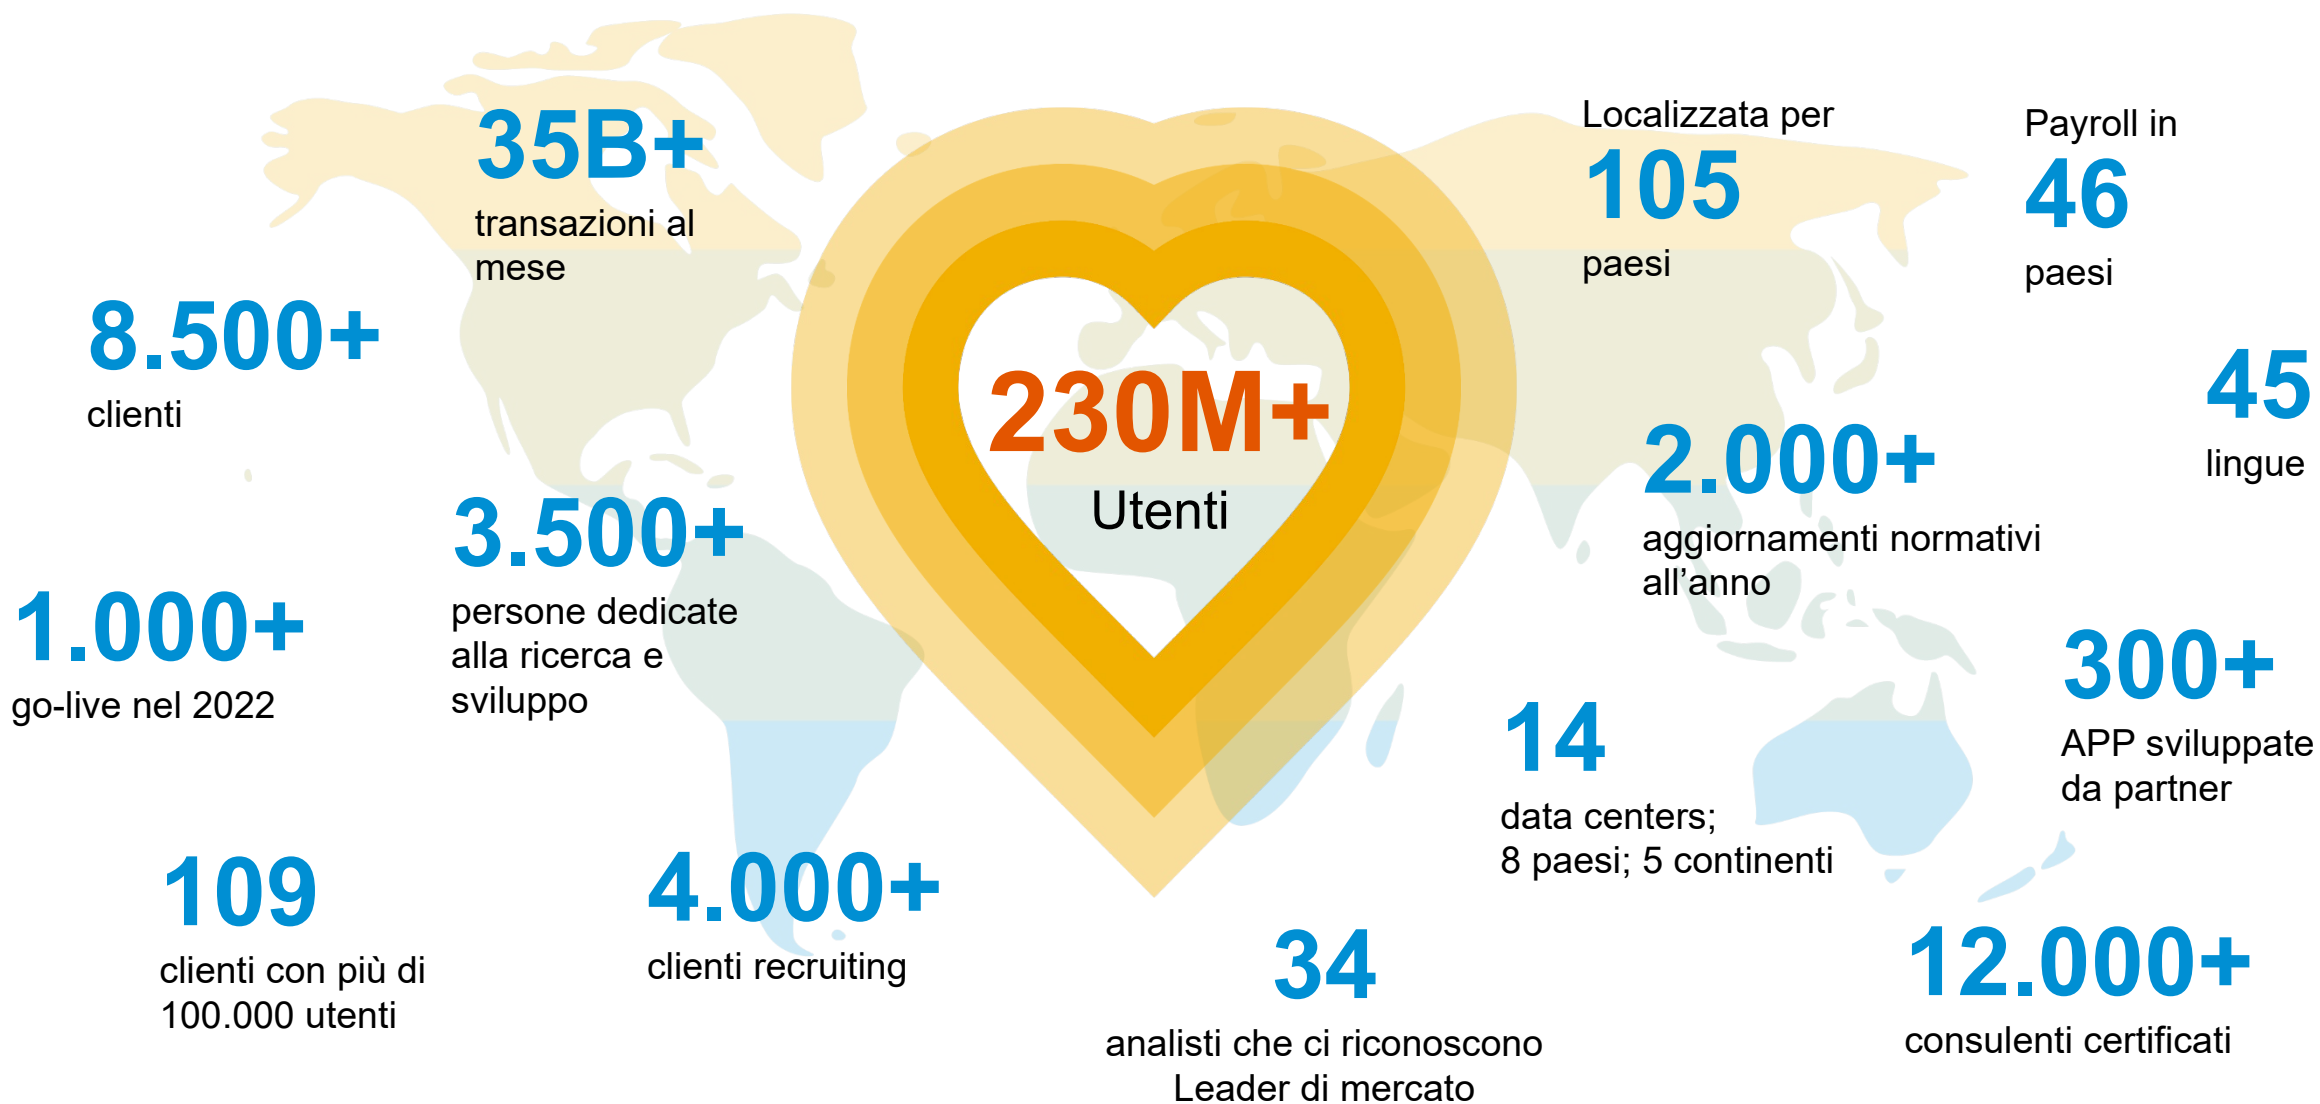

SuccessFactors la soluzione di riferimento

SAP SuccessFactors

a unique, complete and modular solution

Experience Management

Document Management & Digital Signature

Workzone (HR Portal)

qualtrics XM

Core HR

People and Transactions | Org. Chart | Time & Attendance | HR Helpdesk | Payroll

Analytics: Workforce Analytics / SAC Analytics / SAC Planning