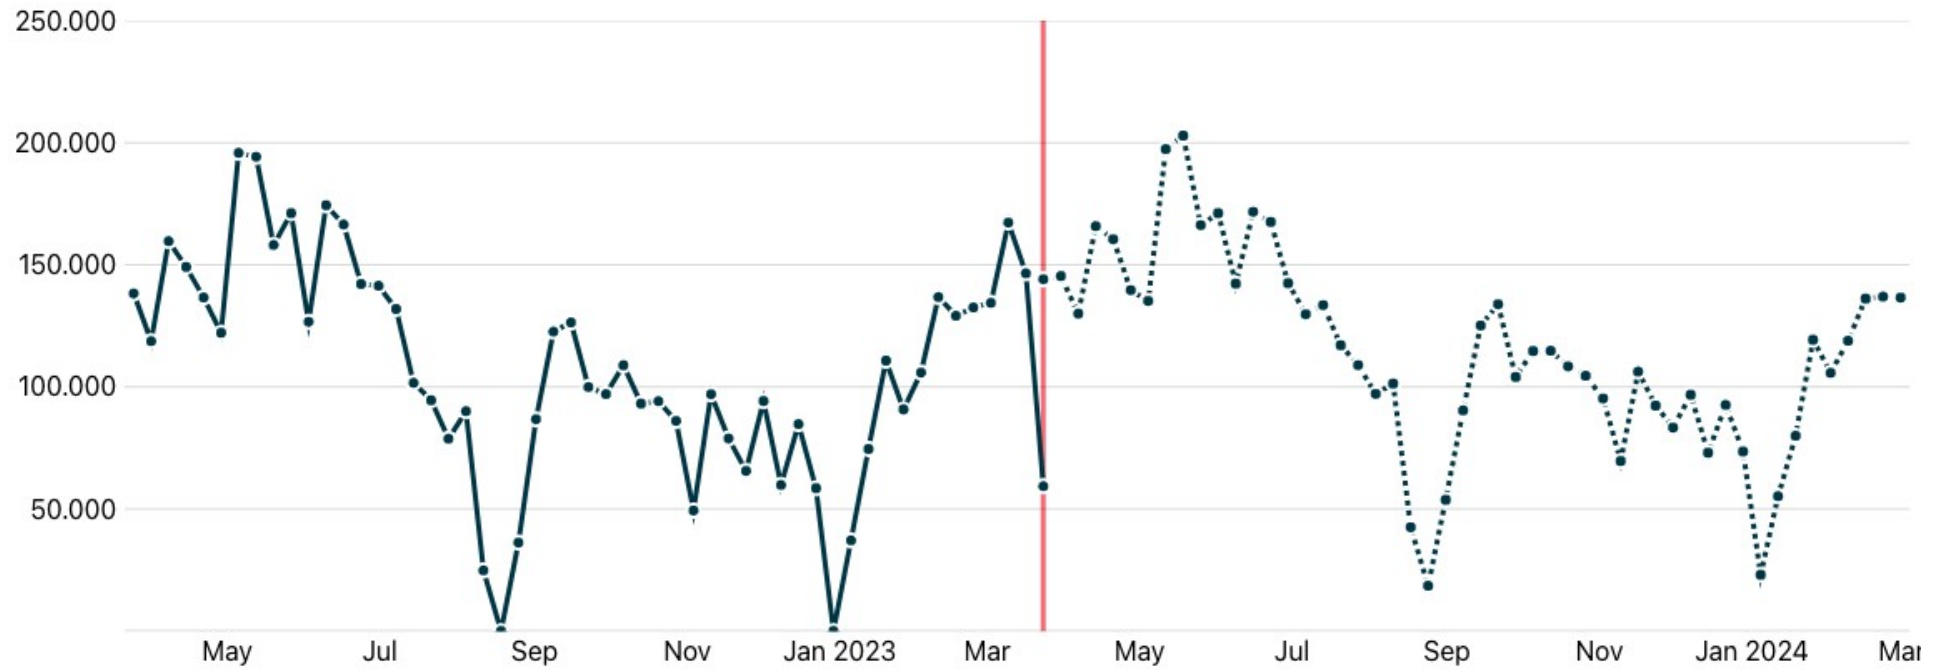

Design with customer

Forecasting service

aware

Amma Gamma
Admin

- Home
- Previsione Domanda
- Magazzino
- Inserimento Dati
- Gestione utenze
- Audit
- Supporto