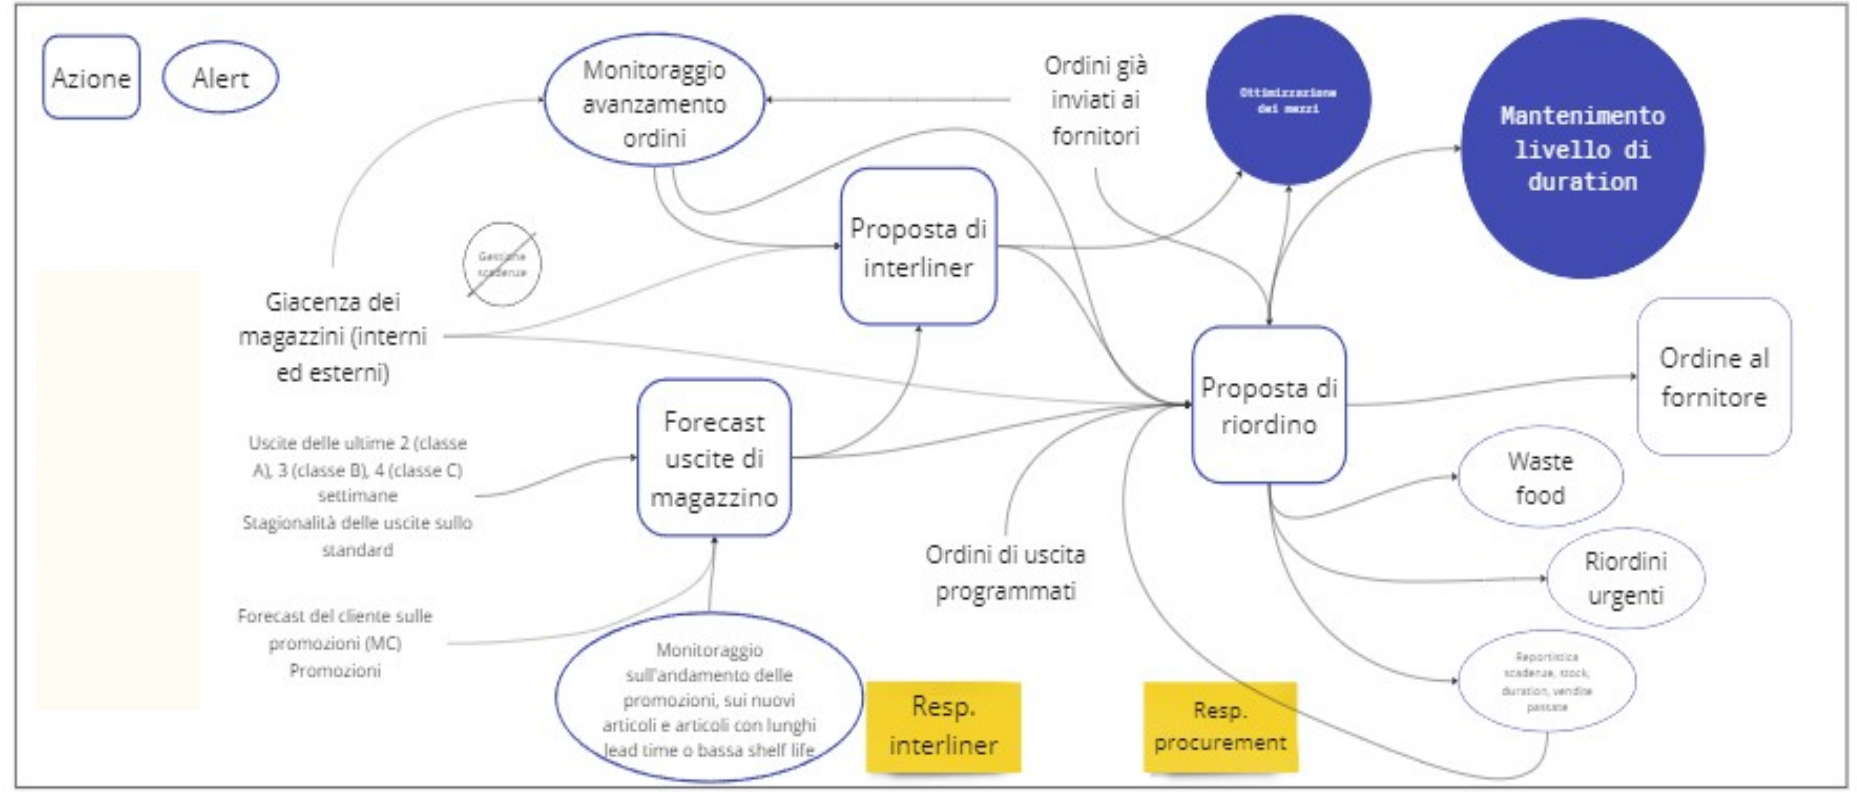

Map of the process - Review