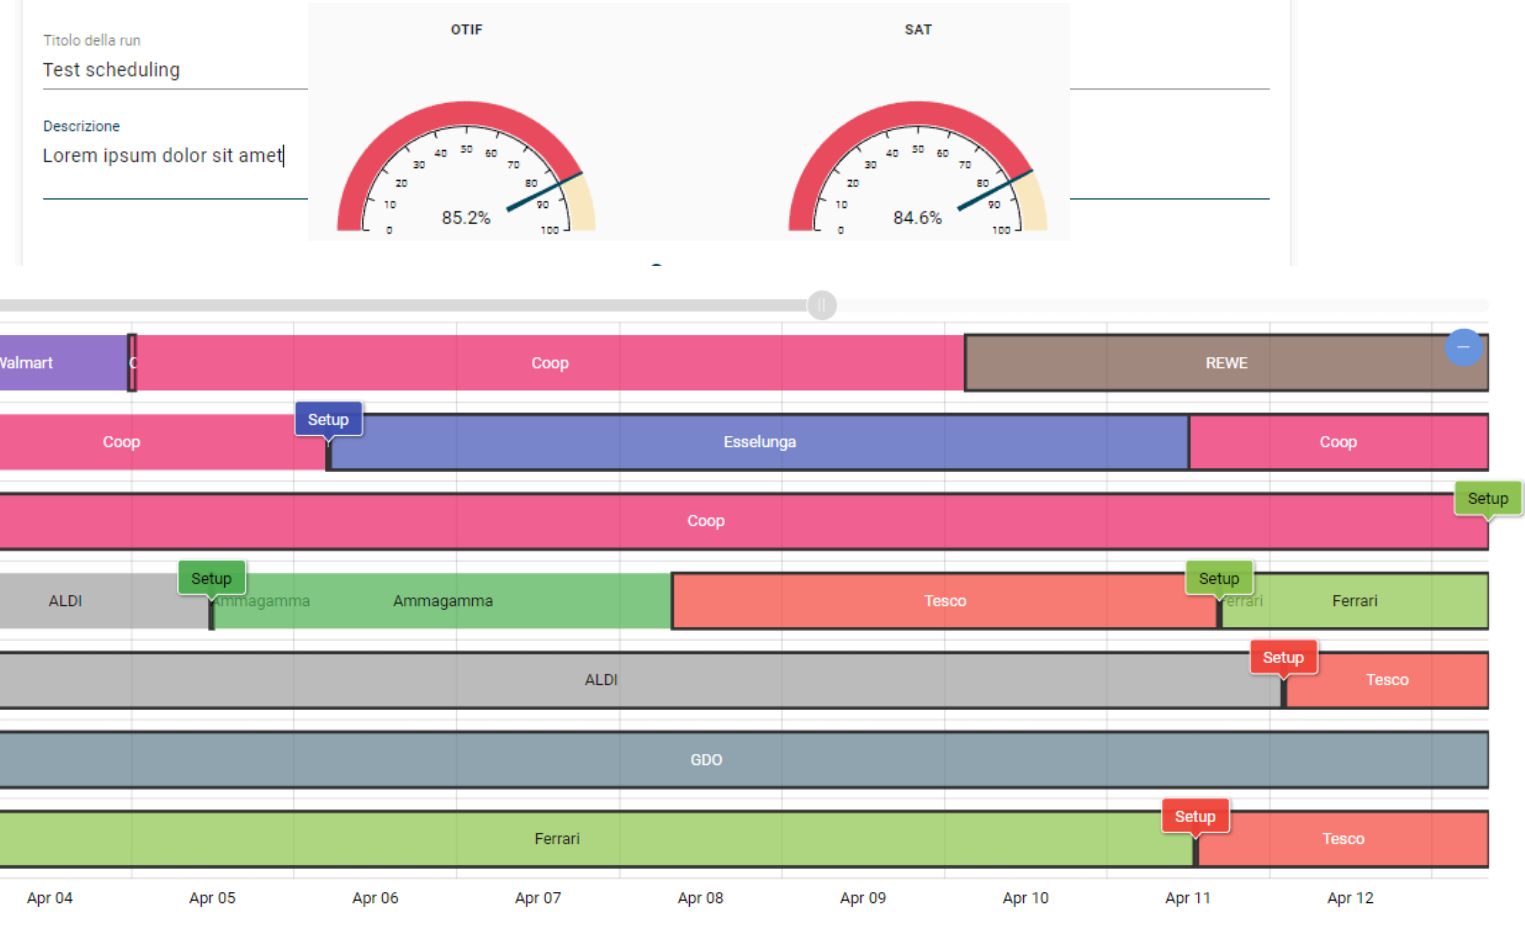

Design with customer

Forecasting service

Optimization service

aware

Amma Gamma
Admin

- Home
- Previsione Domanda
- Magazzino
- Inserimento Dati
- Gestione utenze
- Audit
- Supporto

Design with customer

Forecasting service

Optimization service

Optimization service

aware

Amma Gamma
Admin

- Home
- Previsione Domanda
- Magazzino
- Inserimento Dati
- Gestione utenze
- Audit
- Supporto

Design with customer

Forecasting service

Optimization service