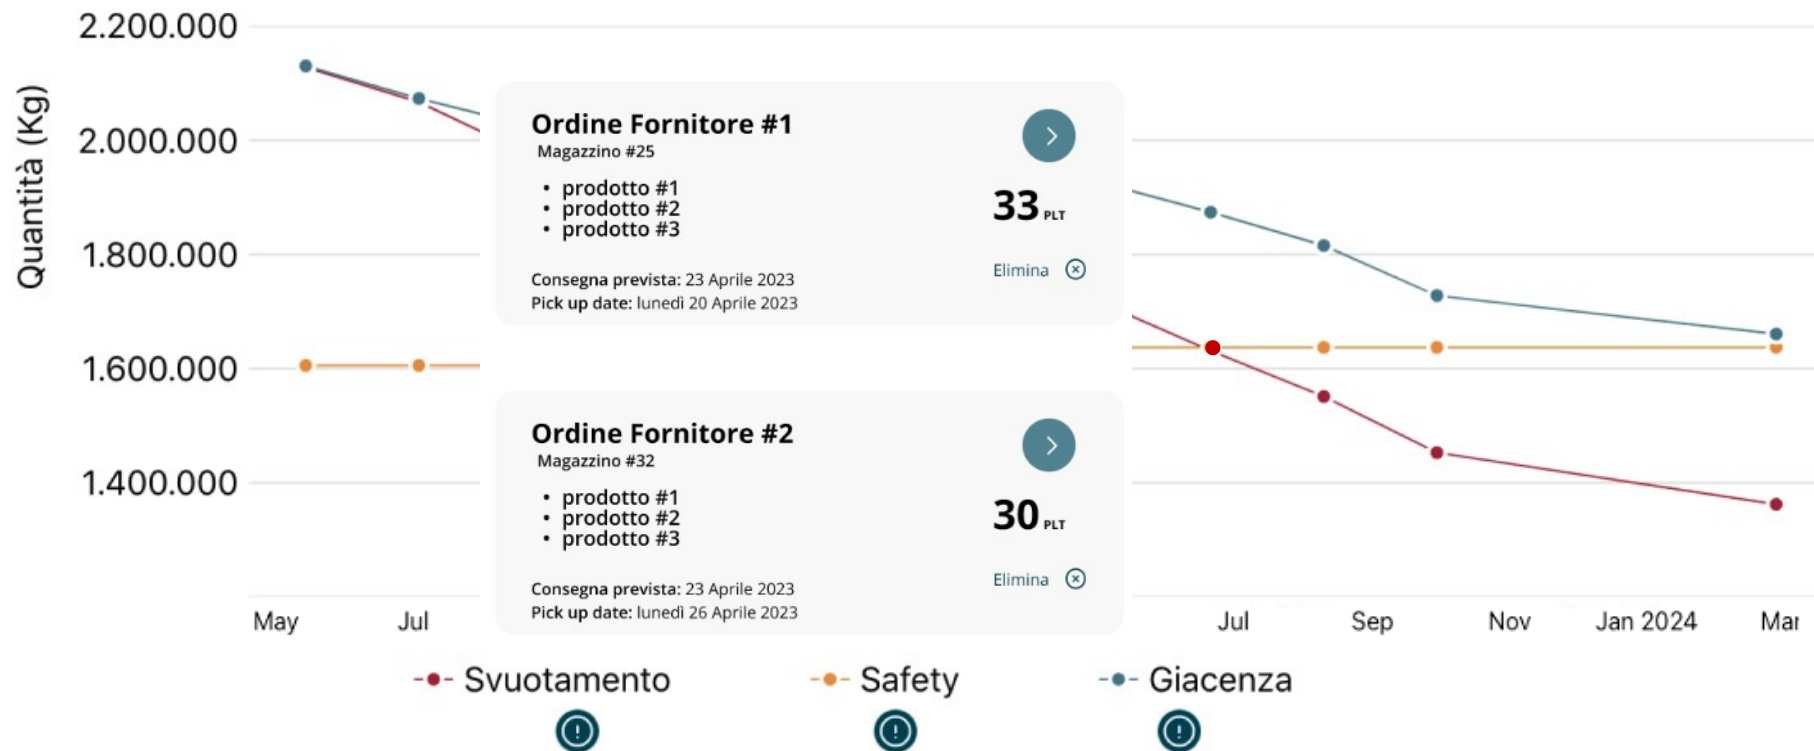

Optimization service

Optimization service

aware

Amma Gamma
Admin

- Home
- Previsione Domanda
- Magazzino
- Inserimento Dati
- Gestione utenze
- Audit
- Supporto

Design with customer

Forecasting service

Optimization service