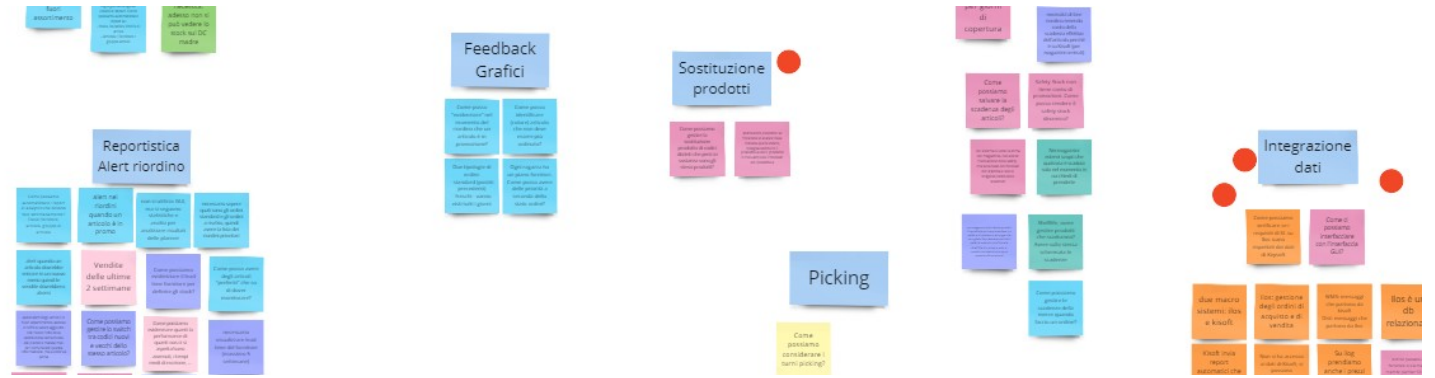

Design with customer